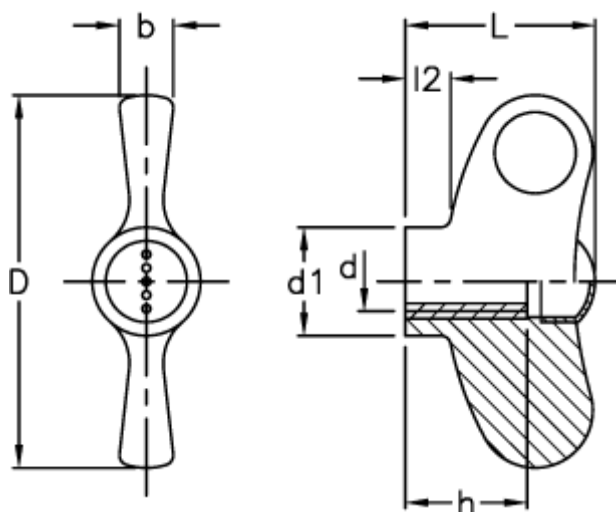

Article number: 23052234116

Description: E+G Wing nut  
EWN.70 B-M10-C6, red cap

## Measures

b	= 10
D	= 70
d1	= 20.0
d 6H	= M10
h	= 20
L	= 36
l2	= 8.0